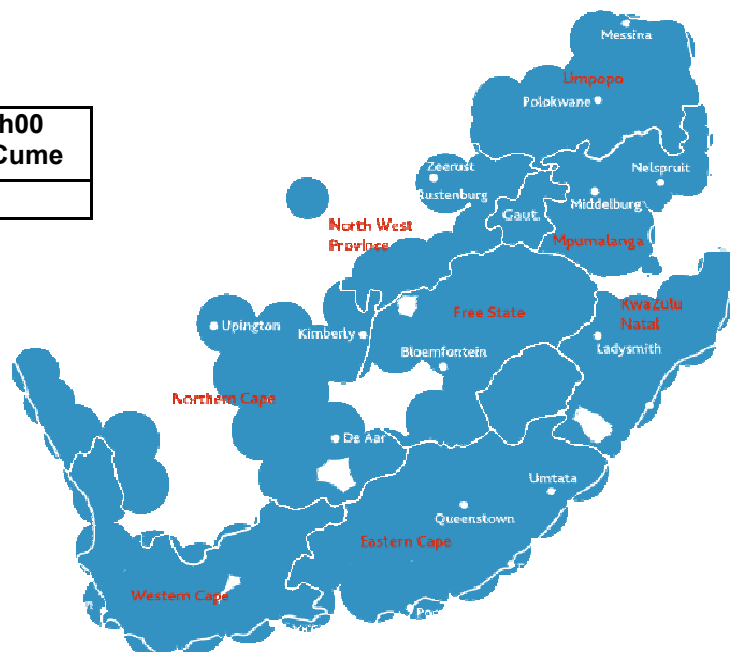

**BOOKINGS OFF THIS RATE CARD ARE MADE WITH UNITED STATIONS**

**Key Stats**

<b>18h00-19h00</b>
<b>Mon-Fri Cume</b>
<b>111 000</b>

**RSG: GELDSAKE MET MONEYWEB**

**Weekdays 5pm–6:00pm, Platform: RSG (Afrikaans), National**