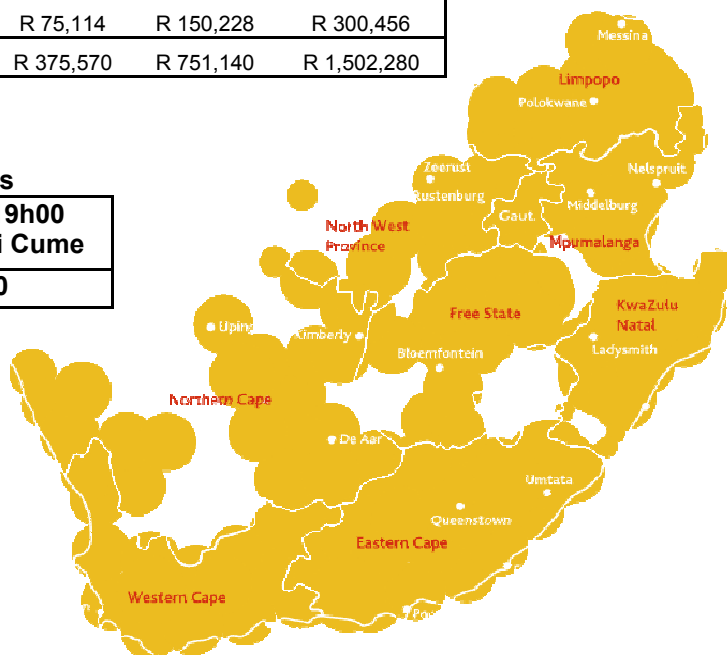

Andries is the main presenter and researcher on Moneyweb's Geldsake met Moneyweb on RSG. A broadcaster at heart, Andries has a passion for both radio and television and has interests in a wide range of local and international issues, including politics, sports, economics and agriculture. His day-to-day motto is to share quality and reliable information in a user-friendly way with radio listeners.

Text and Audio Transcriptions of the show are produced within two hours and published on www.moneyweb.co.za – where they are archived for research and referral.

ALLOCATED INVENTORY

AVAILABLE INVENTORY, MONEYWEB: -

- 17h05: Open (Headline sponsorship)
- 17h07: Top Story (Daily Feature)
- 17h15: Market Report (Daily Feature)
- 17h20: Market commentary (Daily Feature)
- 17h27, 17h33, 17h40 (Tax/property/mining etc weekly features)
- > 3 x 2 min spot breaks per show
- Prices excl VAT
- Feature sponsorship, minimum 3 months commitment
- Feature: 10sec OBB/CBB + 30 sec ad

Rates	
Feature	R 5,778
5sec	R 2,408
10sec	R 2,408
15sec	R 2,408
20sec	R 2,568
30sec	R 3,210
35sec	R 3,692
40sec	R 4,173
45sec	R 4,815
50sec	R 5,297
55sec	R 5,778
60sec	R 6,420

BOOKINGS OFF THIS RATE CARD ARE MADE WITH UNITED STATIONS

Feature Sponsorships	3 Months	6 Months	12 Months
Weekly	R 75,114	R 150,228	R 300,456
Daily	R 375,570	R 751,140	R 1,502,280

Key Stats
18h00-19h00
Mon-Fri Cume
614 000

DIS DIE EEN