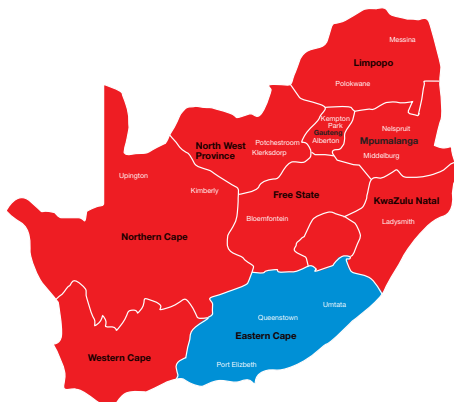

EFFECTIVE DATE : 01 APRIL 2009

WEEKDAYS		WEEKEND		
MONDAY - FRIDAY		SATURDAY	SUNDAY	
24:00 - 05:00	R210	24:00 - 06:00	R125	R125
05:00 - 06:00	R420	06:00 - 09:00	R915	R680
06:00 - 09:00	R2400	09:00 - 12:00	R1210	R1210
09:00 - 12:00	R1425	12:00 - 15:00	R420	R420
12:00 - 15:00	R1290	15:00 - 18:00	R380	R380
15:00 - 19:00	R1355	18:00 - 21:00	R285	R285
19:00 - 21:00	R400	21:00 - 24:00	R210	R210
21:00 - 04:00	R275			
BORDER DRIVE ON ALGOA FM (BDAFM)		ALGOA FM		
15:00 - 19:00		R725	15:00 - 19:00	R1355

ALGOA FM is the voice of the Eastern Cape. Broadcasting an Adult Contemporary format ALGOA FM is the first choice, offering the best mix of our target market's favourite hits. Programming includes newscasts, weather reports, sport, local entertainment information, and community orientated fund raising campaigns. Presented by trusted personalities, ALGOA FM is synonymous with the lifestyle of upper income earners in the Eastern Cape.

COVERAGE : Algoa FM broadcasts in the Eastern Cape covering the entire province with the border drive split during the 15H00 – 19H00 afternoon drive show.

LISTENER PROFILE

ALGOA FM delivers 831 000 (RAMS 2008-6) loyal listeners with a strong sense of family and community spirit and a commitment to their favourite radio station. These upper income earners enjoy the highest standard of living in the Eastern Cape.