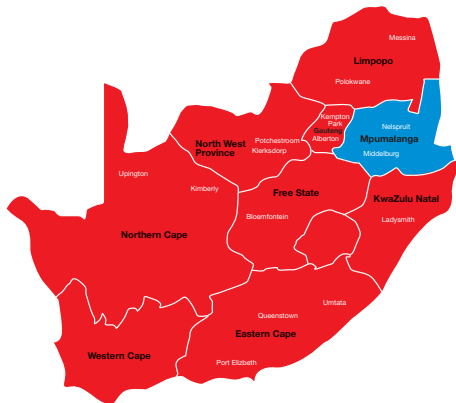

MpowerFM as the first and only independently owned station focused purely on Mpumalanga, our listeners expect and receive a highly focused and professional station. MPower FM is growing big and strong through partnerships with our advertisers. We deliver music, news and entertainment that is pertinent to our listeners and that portrays who and what the people of Mpumalanga stand for.

COVERAGE MpowerFM broadcast from Nelspruit reaching Witbank, Middelburg, Secunda, Dullstroom, Carolina and Lydenburg throughout the province.

TERMS & CONDITIONS

- Above rates based on 30 second recorded commercials.
- 10 + 15 sec 75% of rate
- 20 + 25 sec 80% of rate
- Longer than 30 seconds – pro rata
- Live read loading: 50%
- Pref. Time loading: 25%
- Rates exclude VAT and include Agency Commission.