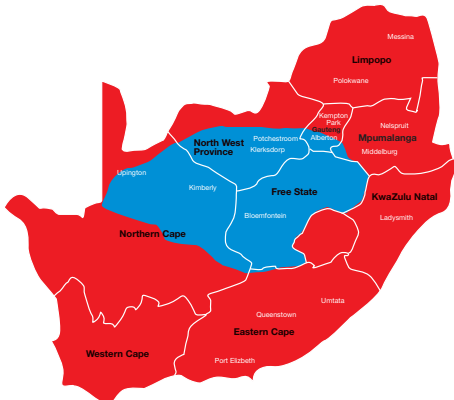

WEEKDAYS
MONDAY - FRIDAY

WEEKEND
SATURDAY SUNDAY

00:00 - 05:00	R90	00:00-05:00	R90	00:00-05:00	R90
05:00 - 06:00	R360	05:00-09:00	R730	05:00-09:00	R360
06:00 - 09:00	R2750	09:00-13:00	R940	09:00-13:00	R730
09:00 - 12:00	R1430	13:00-15:00	R530	13:00-17:00	R385
12:00 - 15:00	R1430	15:00-18:00	R275	17:00-21:00	R180
15:00 - 19:00	R1670	18:00-21:00	R180	21:00-24:00	R120
19:00 - 21:00	R330	21:00-00:00	R120		
21:00 - 00:00	R120				

OFM is Number One in Central South Africa. The station serves one of the wealthiest and most loyal audiences in the country. Run by an enthusiastic and experienced team with a passion for radio, OFM is in tune with its listeners' lifestyle. This lifestyle is reflected in a menu of only the best of Adult Contemporary and Golden Oldie sounds designed to deliver an upscale audience between the ages of 25 and 49.

COVERAGE

OFM broadcasts in the Free State, North West Province, Northern Cape, Northern KZN and Southern Gauteng, making it the regional station with the largest footprint in South Africa. Simply put, that's having Central South Africa by the ears.

LISTENER PROFILE

OFM reaches 565,000 (RAMS 2008-6) of the most affluent listeners in South Africa's breadbasket and mining powerhouse. OFM enjoys unrivalled affinity and influence with its listeners who listen for over 15 hours each week.